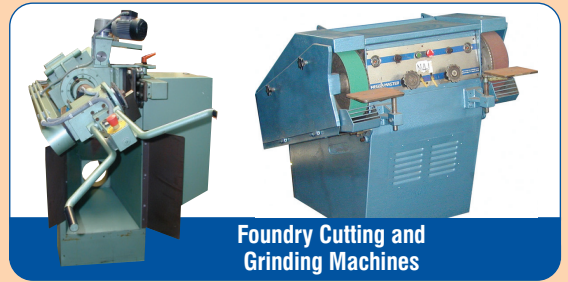

Machines are available 'as seen', reconditioned or modified to suit your needs.

*Cannings • Morrisflex • Greif • Timesavers
Hau • Loeser • VG • Rema • Stahl • Vanco
DCE • Thorne • Bossi • etc*

Surface Technology Products Ltd