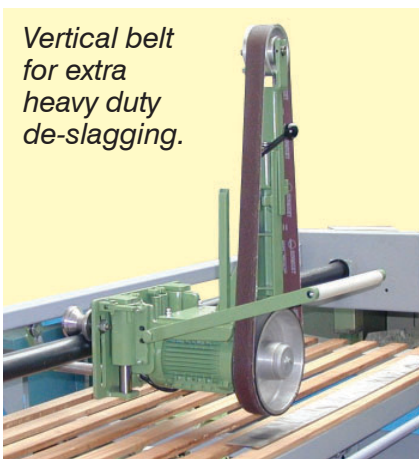

# Replace up to 6 angle grinders with the LS90 SLAG GRINDER

**Yes, you read correctly. 1 person using the LS90 de-slugged as many blanks as 6 people with angle grinders!**

**For more information and a demonstration ring 0121 359 4322**

**Choice of 2 heads:**

*Horizontal belt for general purpose de-slugging, grinding and finishing.*

*Vertical belt for extra heavy duty de-slugging.*

*Model LS90 has a standard 800mm deep table and is available from 1500mm to 3000mm long.*